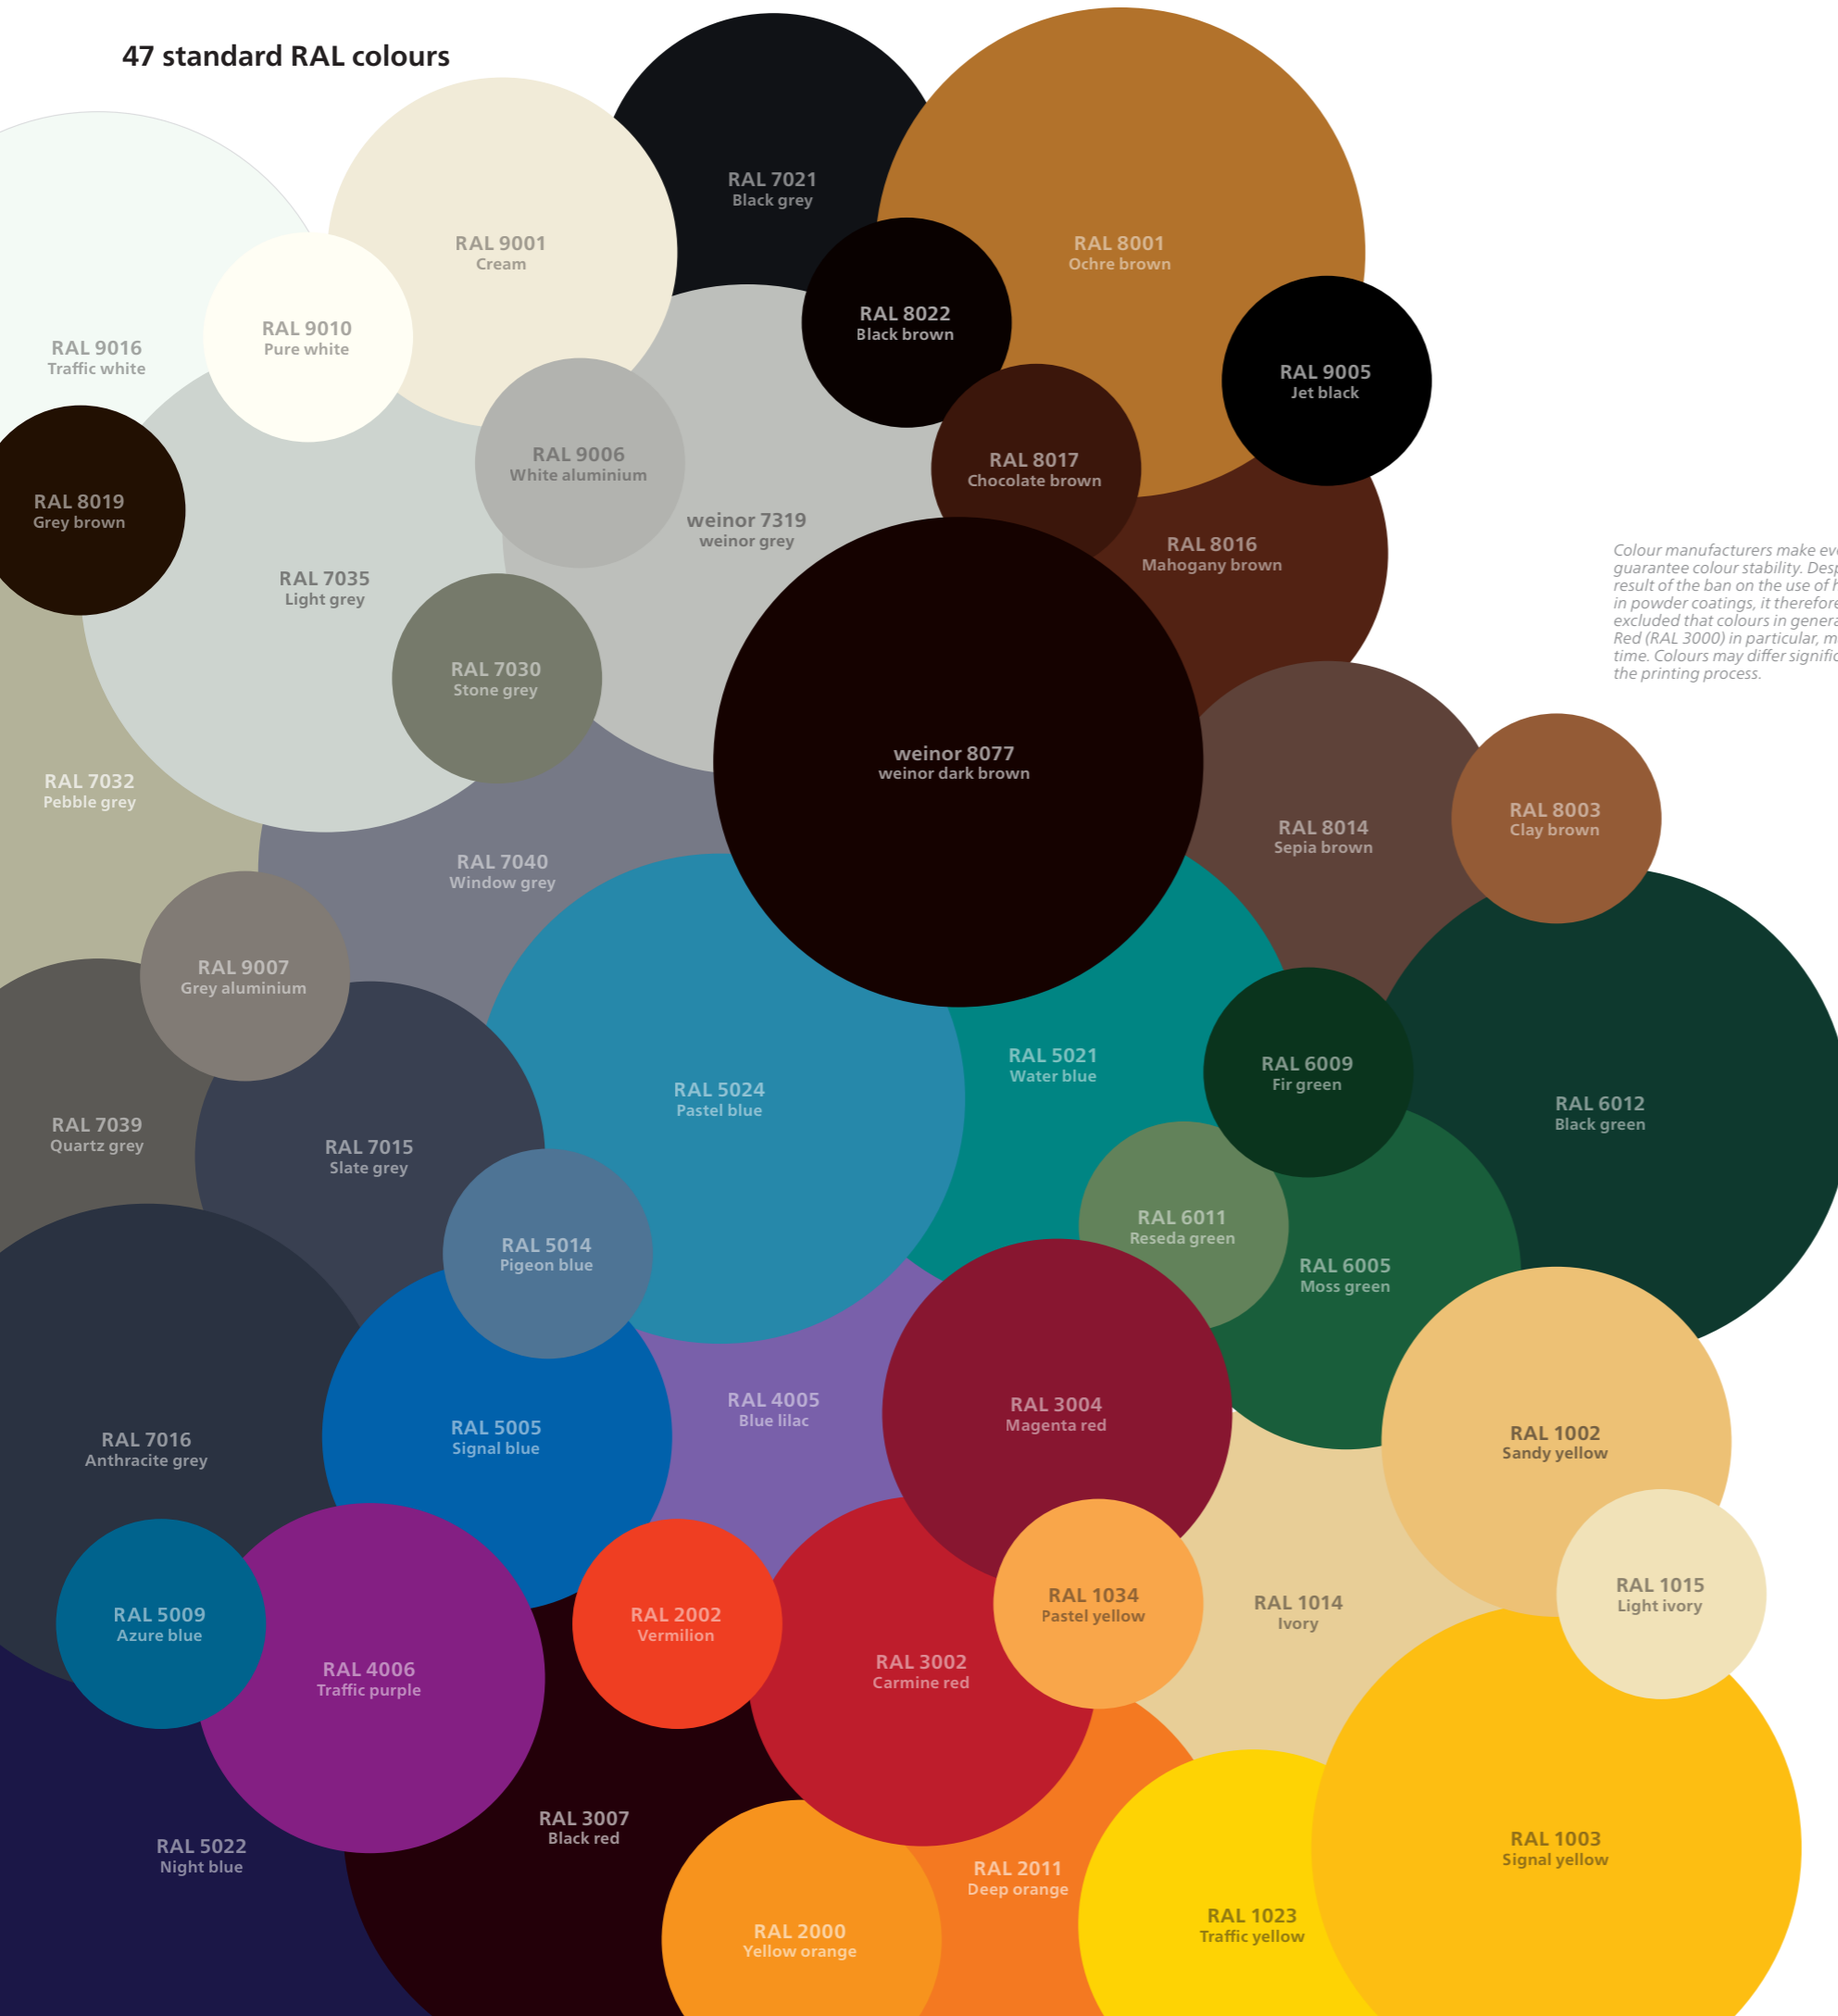

47 standard RAL colours