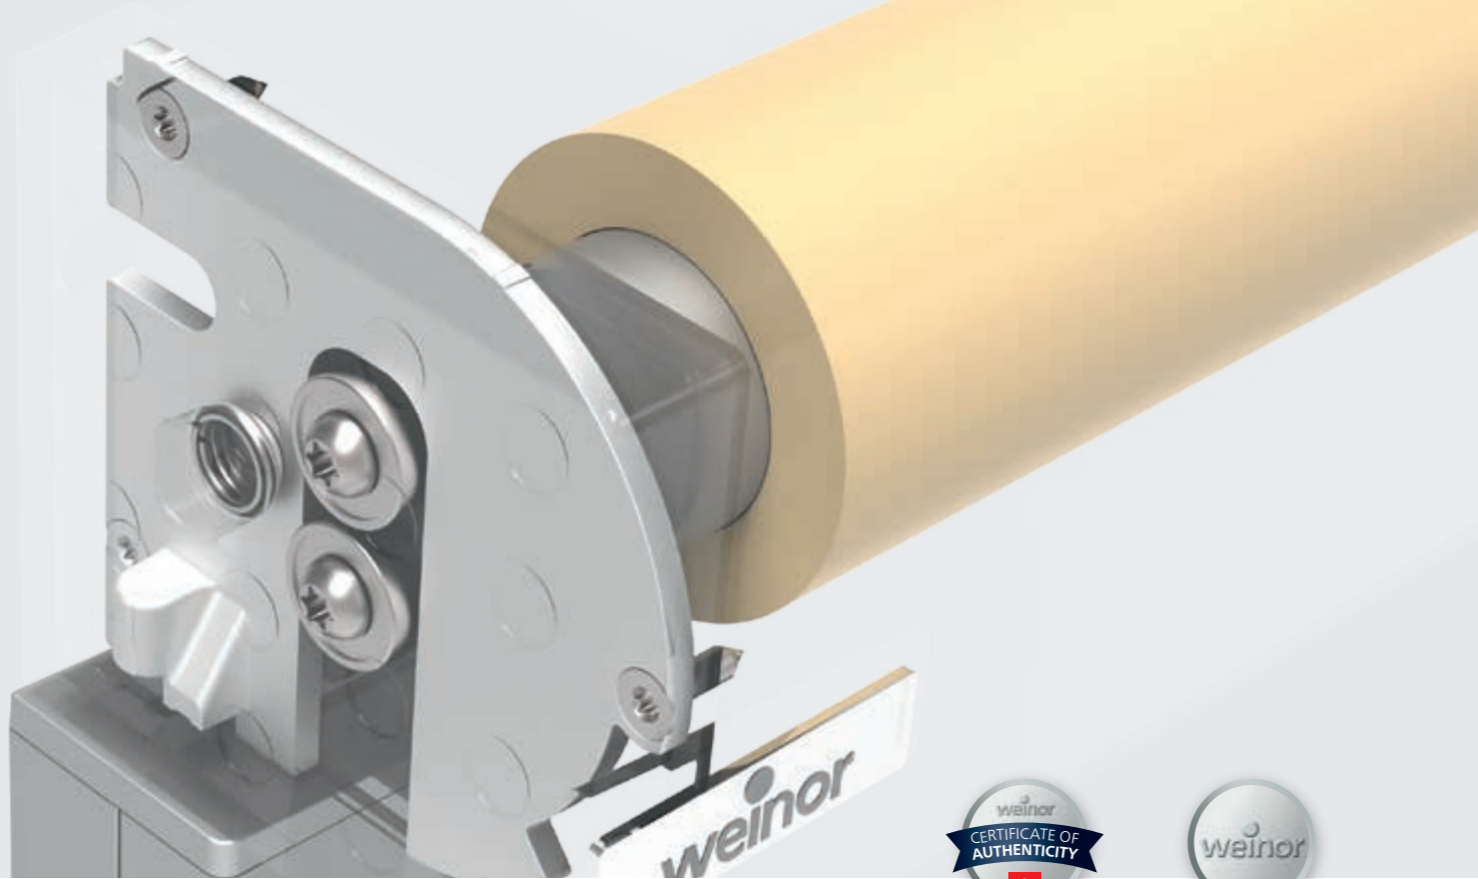

The innovative weinor **Opti-Flow-System®** makes large fabric widths possible.

Most definitely an original product

Premium quality made in Germany

Quality and comfort made by weinor

Anyone opting for weinor products can rely on top quality. Only high-quality materials are used. Thanks to our many years of experience and our own state-of-the-art production, the VertiTex II is perfectly tailored to your needs.

VertiTex II has been honoured with the **German Design Award 2019** in the Special Mention category for its modern, slimline design.

VertiTex II: Good to know before you buy!

Benefit from the experience of our weinor retailers – up-to-date, professional, practical!

www.weinor.com/practical_advices_vertitex2