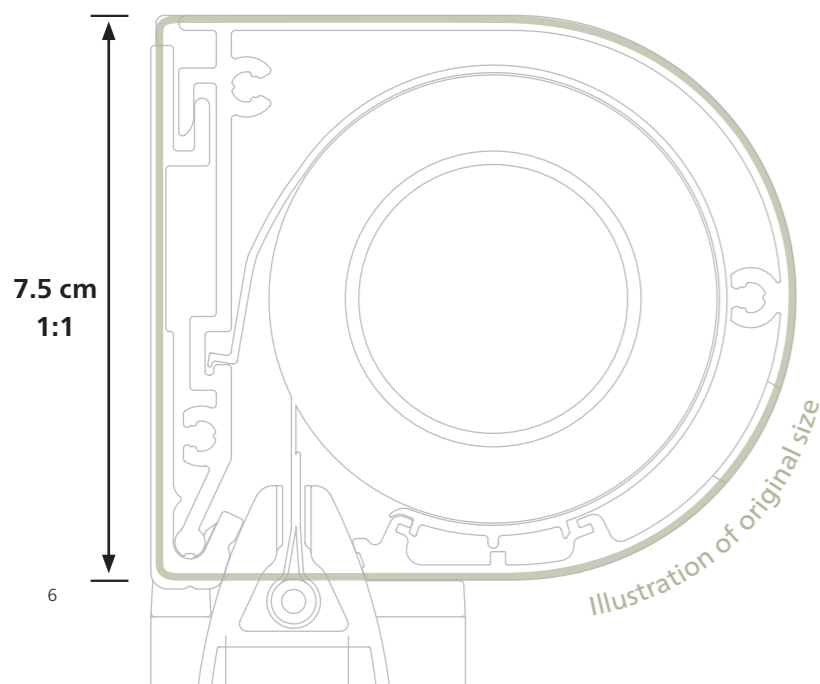

Our smallest*: just 7.5 cm high!

weinor is the only manufacturer to offer widths of up to 6 metres with the smallest cassette detail.

* For the rail and rope versions both in round and also square cassette shape. Besides this, there is also a 9.2 cm high cassette available.