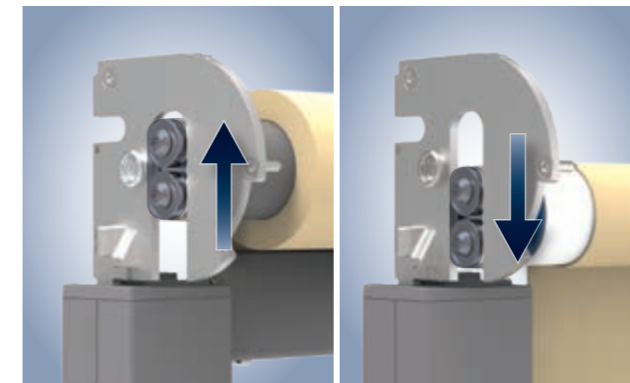

www.weinor.com/practical_advices_vertitex2

VertiTex II – technical highlights with zip, rail and rope

Wound up roller tube

Unrolled roller tube

Smallest cassette thanks to the weinor **Opti-Flow-System®**