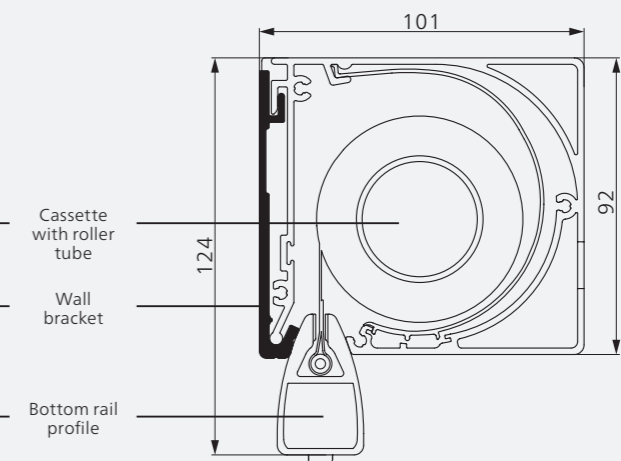

Cassette round, small (86 x 75 mm)

Cassette square, small (86 x 75 mm)

Cassette round, middle (101 x 92 mm)

Cassette square, middle (101 x 92 mm)

Cassette round, large (121 x 112 mm)

Cassette square, large (121 x 112 mm)