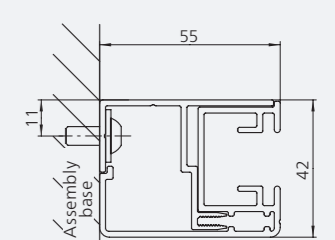

Cassette round, small (86 x 75 mm)

Cassette square, small (86 x 75 mm)

Cassette round, middle (101 x 92 mm)

Cassette square, middle (101 x 92 mm)

Cassette round, large (121 x 112 mm)

Cassette square, large (121 x 112 mm)

Round guide rail

Wall mounting

Installation in reveals

Square guide rail

Wall mounting

Installation in reveals

weinor prints climate neutrally. More information at: www.weinor.com/climate_neutra_print

We reserve the right to make technical changes as well as changes in range and product portfolio. The weinor product range may vary depending on the country. For technical reasons, the colours may appear slightly different when printed.