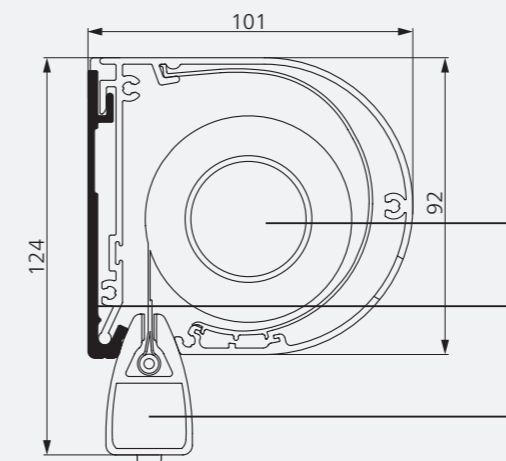

Cassette round, small (86 x 75 mm)

Cassette square, small (86 x 75 mm)

Cassette round, middle (101 x 92 mm)

Cassette square, middle (101 x 92 mm)

Cassette round, large (121 x 112 mm)

Cassette square, large (121 x 112 mm)