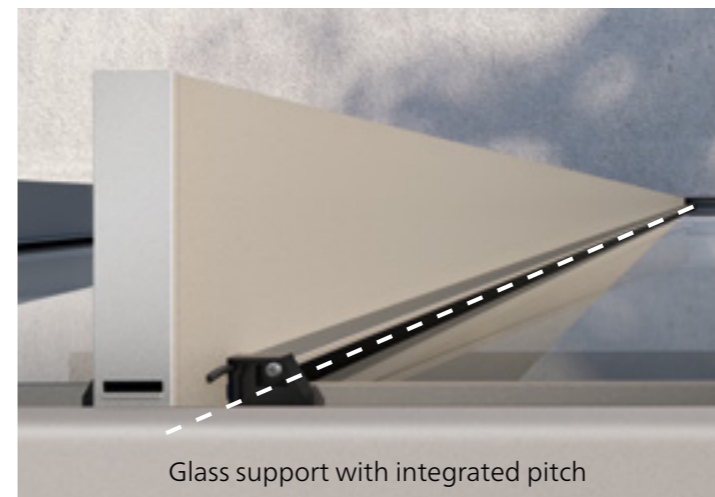

Size of the patio roof shown: 9.5 x 3.5 m

Frame colour WT 029/10797 | Pattern 3-629 birch

Glass support with integrated pitch

Clever construction

The roof support design is totally unique. **A glass support system specially developed by weinor** guarantees reliable drainage. At the same time, this allows for the cubic design to be produced without any angled roof supports. As a result, an appropriate head clearance height is even guaranteed with lower roof connection heights due to the design.