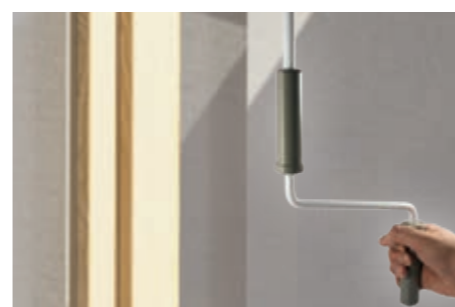

Gear drive – when circumstances require this

You can also open and retract your awning using a gear handle – for example if an electrical connection is not possible.

This is an equally good solution if you use your awning very rarely.