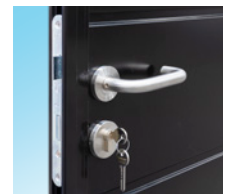

STAINLESS STEEL HANDLES AND SECURITY LOCKING

High grade stainless steel handles and lock covers are tough and attractive, whilst the latch and dead bolt combination provides dependable security. A convenient thumb turn operates the lock from the inside.

The inactive leaf incorporates a stainless steel strike plate with an adjustable latch plate for precise latching and a steel lock keep box for added attack resistance. Specific hardware requirement? Talk to us as alternative designs can often be accommodated.

Note - Doors installed in coastal/high salinity environments must be fitted with a 316 Stainless Steel lever handle upgrade. Doors with standard stainless steel or black handles may experience corrosion of the handle and discolouration of the surrounding door finish. This will be excluded from warranty claims.