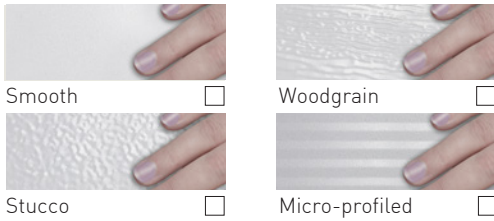

Surface Textures