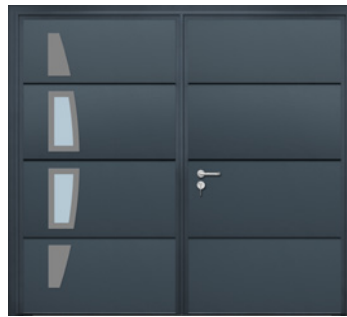

☐ Athena
406mm x 203mm