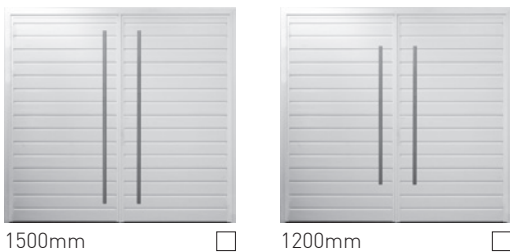

**TREND+ colours**

\*Only available on smooth surface texture.

**Wood effects**

**Handle Options** Stainless Steel 'D' Handles

**Polyurethane Windows**

**Horizontal**

**Vertical**

The images above show popular window combinations. If you'd like alternative window configuration, just ask! For full details on windows, see page 22.