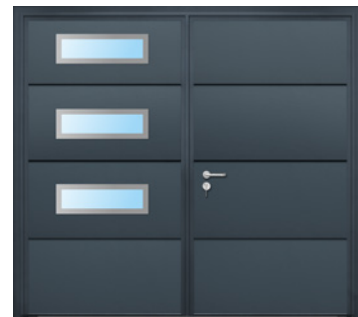

☐ Sigma
610mm x 200mm