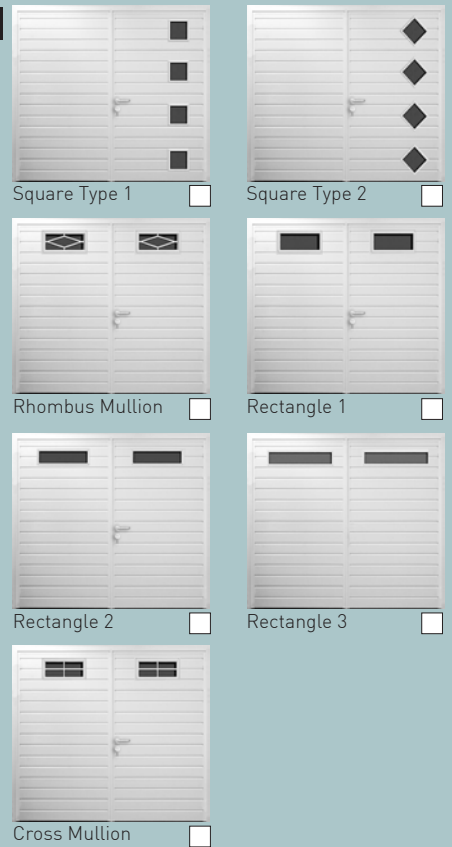

**TREND+ colours**

\*Only available on smooth surface texture.

**Wood effects**

**Handle Options** Stainless Steel 'D' Handles

**Polyurethane Windows**

**Horizontal**

**Vertical**

The images above show popular window combinations. If you'd like alternative window configuration, just ask! For full details on windows, see page 22.

**Aluminium Windows**

The images above show popular aluminium windows from our Bling collection of extra special windows and decals. See the full Bling range on pages 23 - 25.

Black powder coated handle available as an option.