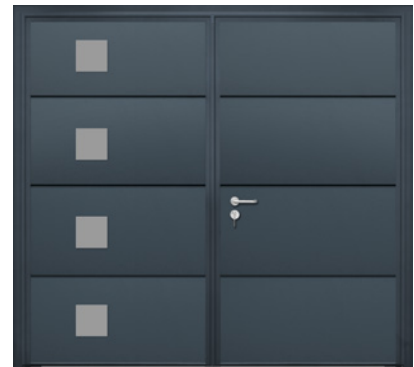

### CUSTOM HARDWARE

Want to use your own hardware, perhaps to match a front door? Talk to us and we'll make it happen!

Access 3  
215mm x 40mm

Access 4  
400mm x 86mm

Access 5  
180mm x 180mm

Access 9  
436mm x 40mm