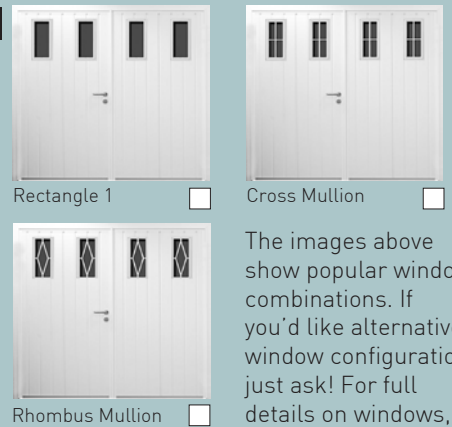

**TREND+ colours**

\*Only available on smooth surface texture.

**Wood effects**

**Handle Options** Stainless Steel 'D' Handles

**Polyurethane Windows**

**Horizontal**

**Vertical**

The images above show popular window combinations. If you'd like alternative window configuration, just ask! For full details on windows, see page 22.

**Aluminium Windows**

The images above show popular aluminium windows from our Bling collection of extra special windows and decals. See the full Bling range on pages 23 - 25.

Black powder coated handle available as an option.