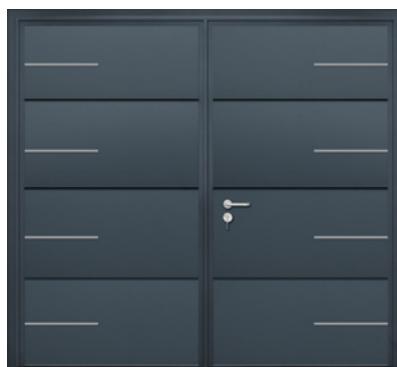

### CUSTOM HARDWARE

Want to use your own hardware, perhaps to match a front door? Talk to us and we'll make it happen!

Access 3  
215mm x 40mm

Access 4  
400mm x 86mm

Access 5  
180mm x 180mm

Access 9  
436mm x 40mm