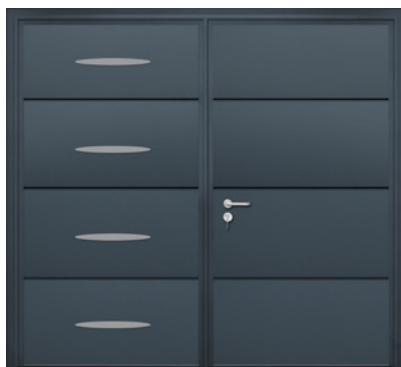

### CUSTOM HARDWARE

Want to use your own hardware, perhaps to match a front door? Talk to us and we'll make it happen!

Access 3  
215mm x 40mm

Access 4  
400mm x 86mm

Access 5  
180mm x 180mm

Access 9  
436mm x 40mm