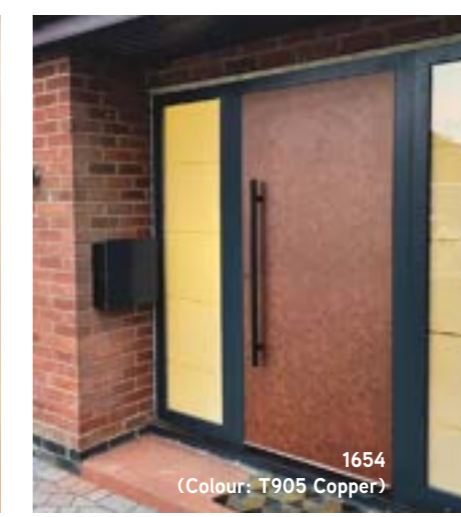

S-200 SERIES UNIQUE CONSTRUCTION

Cylinder with steel guard

Black Butt Hinge

Silver Butt Hinge

Hook lock

WINKHAUS ENTRYGUARD

A purpose designed extra locking system with integral guard bar. Far stronger than a flimsy door chain and can be left permanently engaged. Provides perfect peace of mind when answering the door.