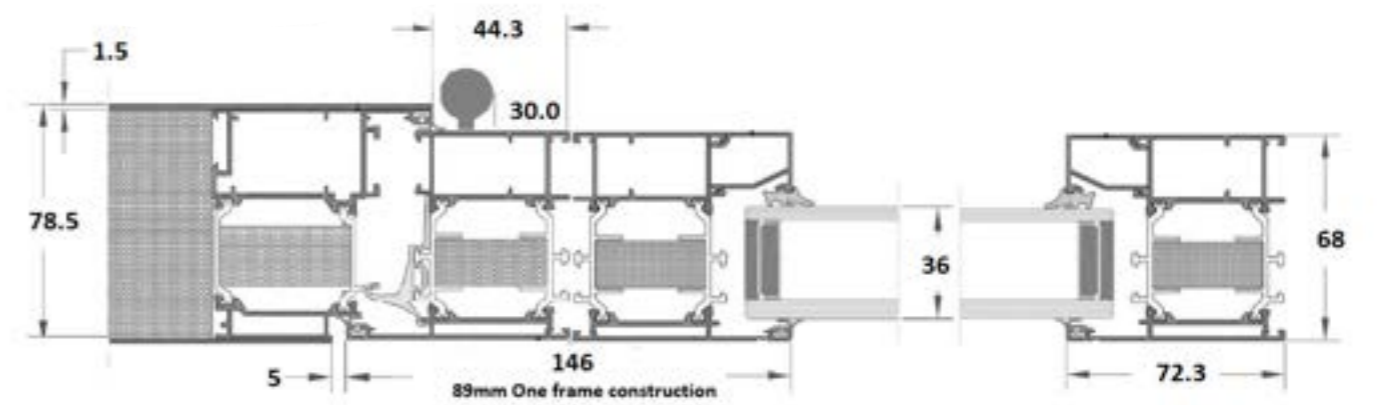

S-200 SERIES UNIQUE CONSTRUCTION