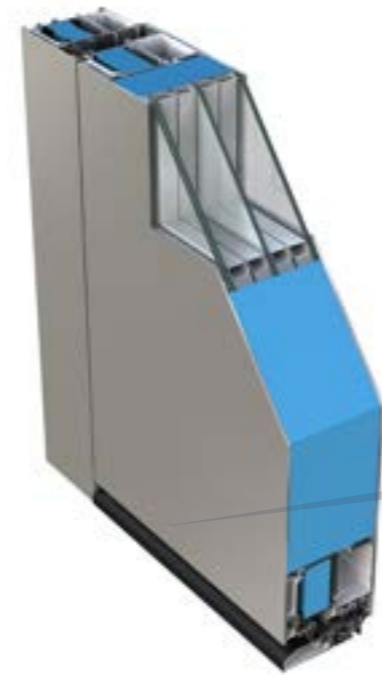

S-200 SERIES UNIQUE CONSTRUCTION

Cylinder with steel guard

Black Butt Hinge

Silver Butt Hinge

Hook lock

WINKHAUS ENTRYGUARD

A purpose designed extra locking system with integral guard bar. Far stronger than a flimsy door chain and can be left permanently engaged. Provides perfect peace of mind when answering the door.