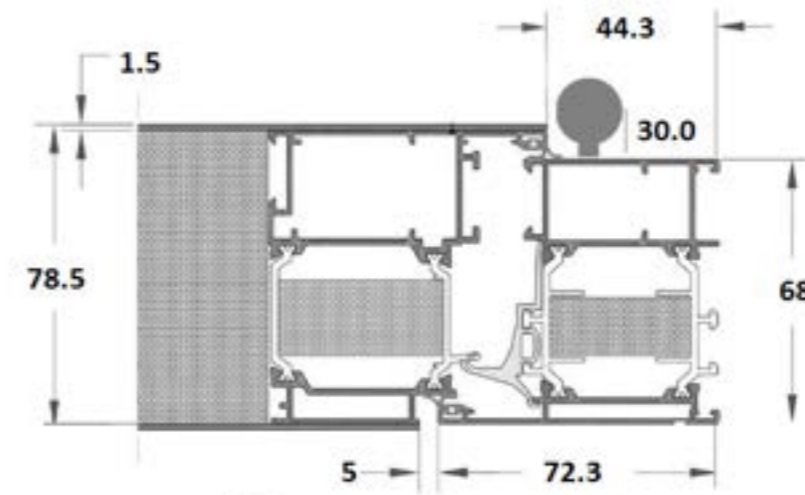

S-200 SERIES UNIQUE CONSTRUCTION