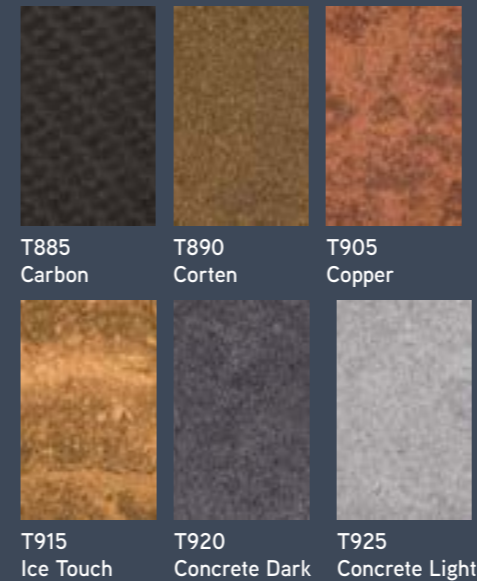

Designer finishes

T850
Wood Effect