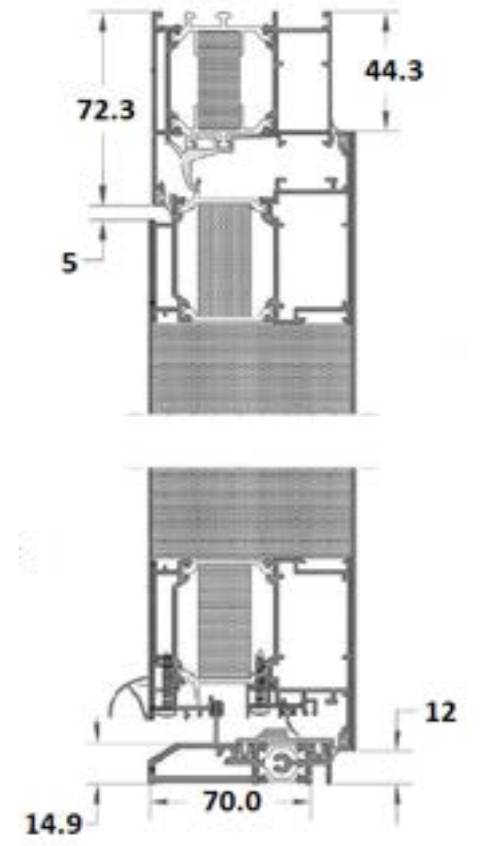

S-200 SERIES UNIQUE CONSTRUCTION