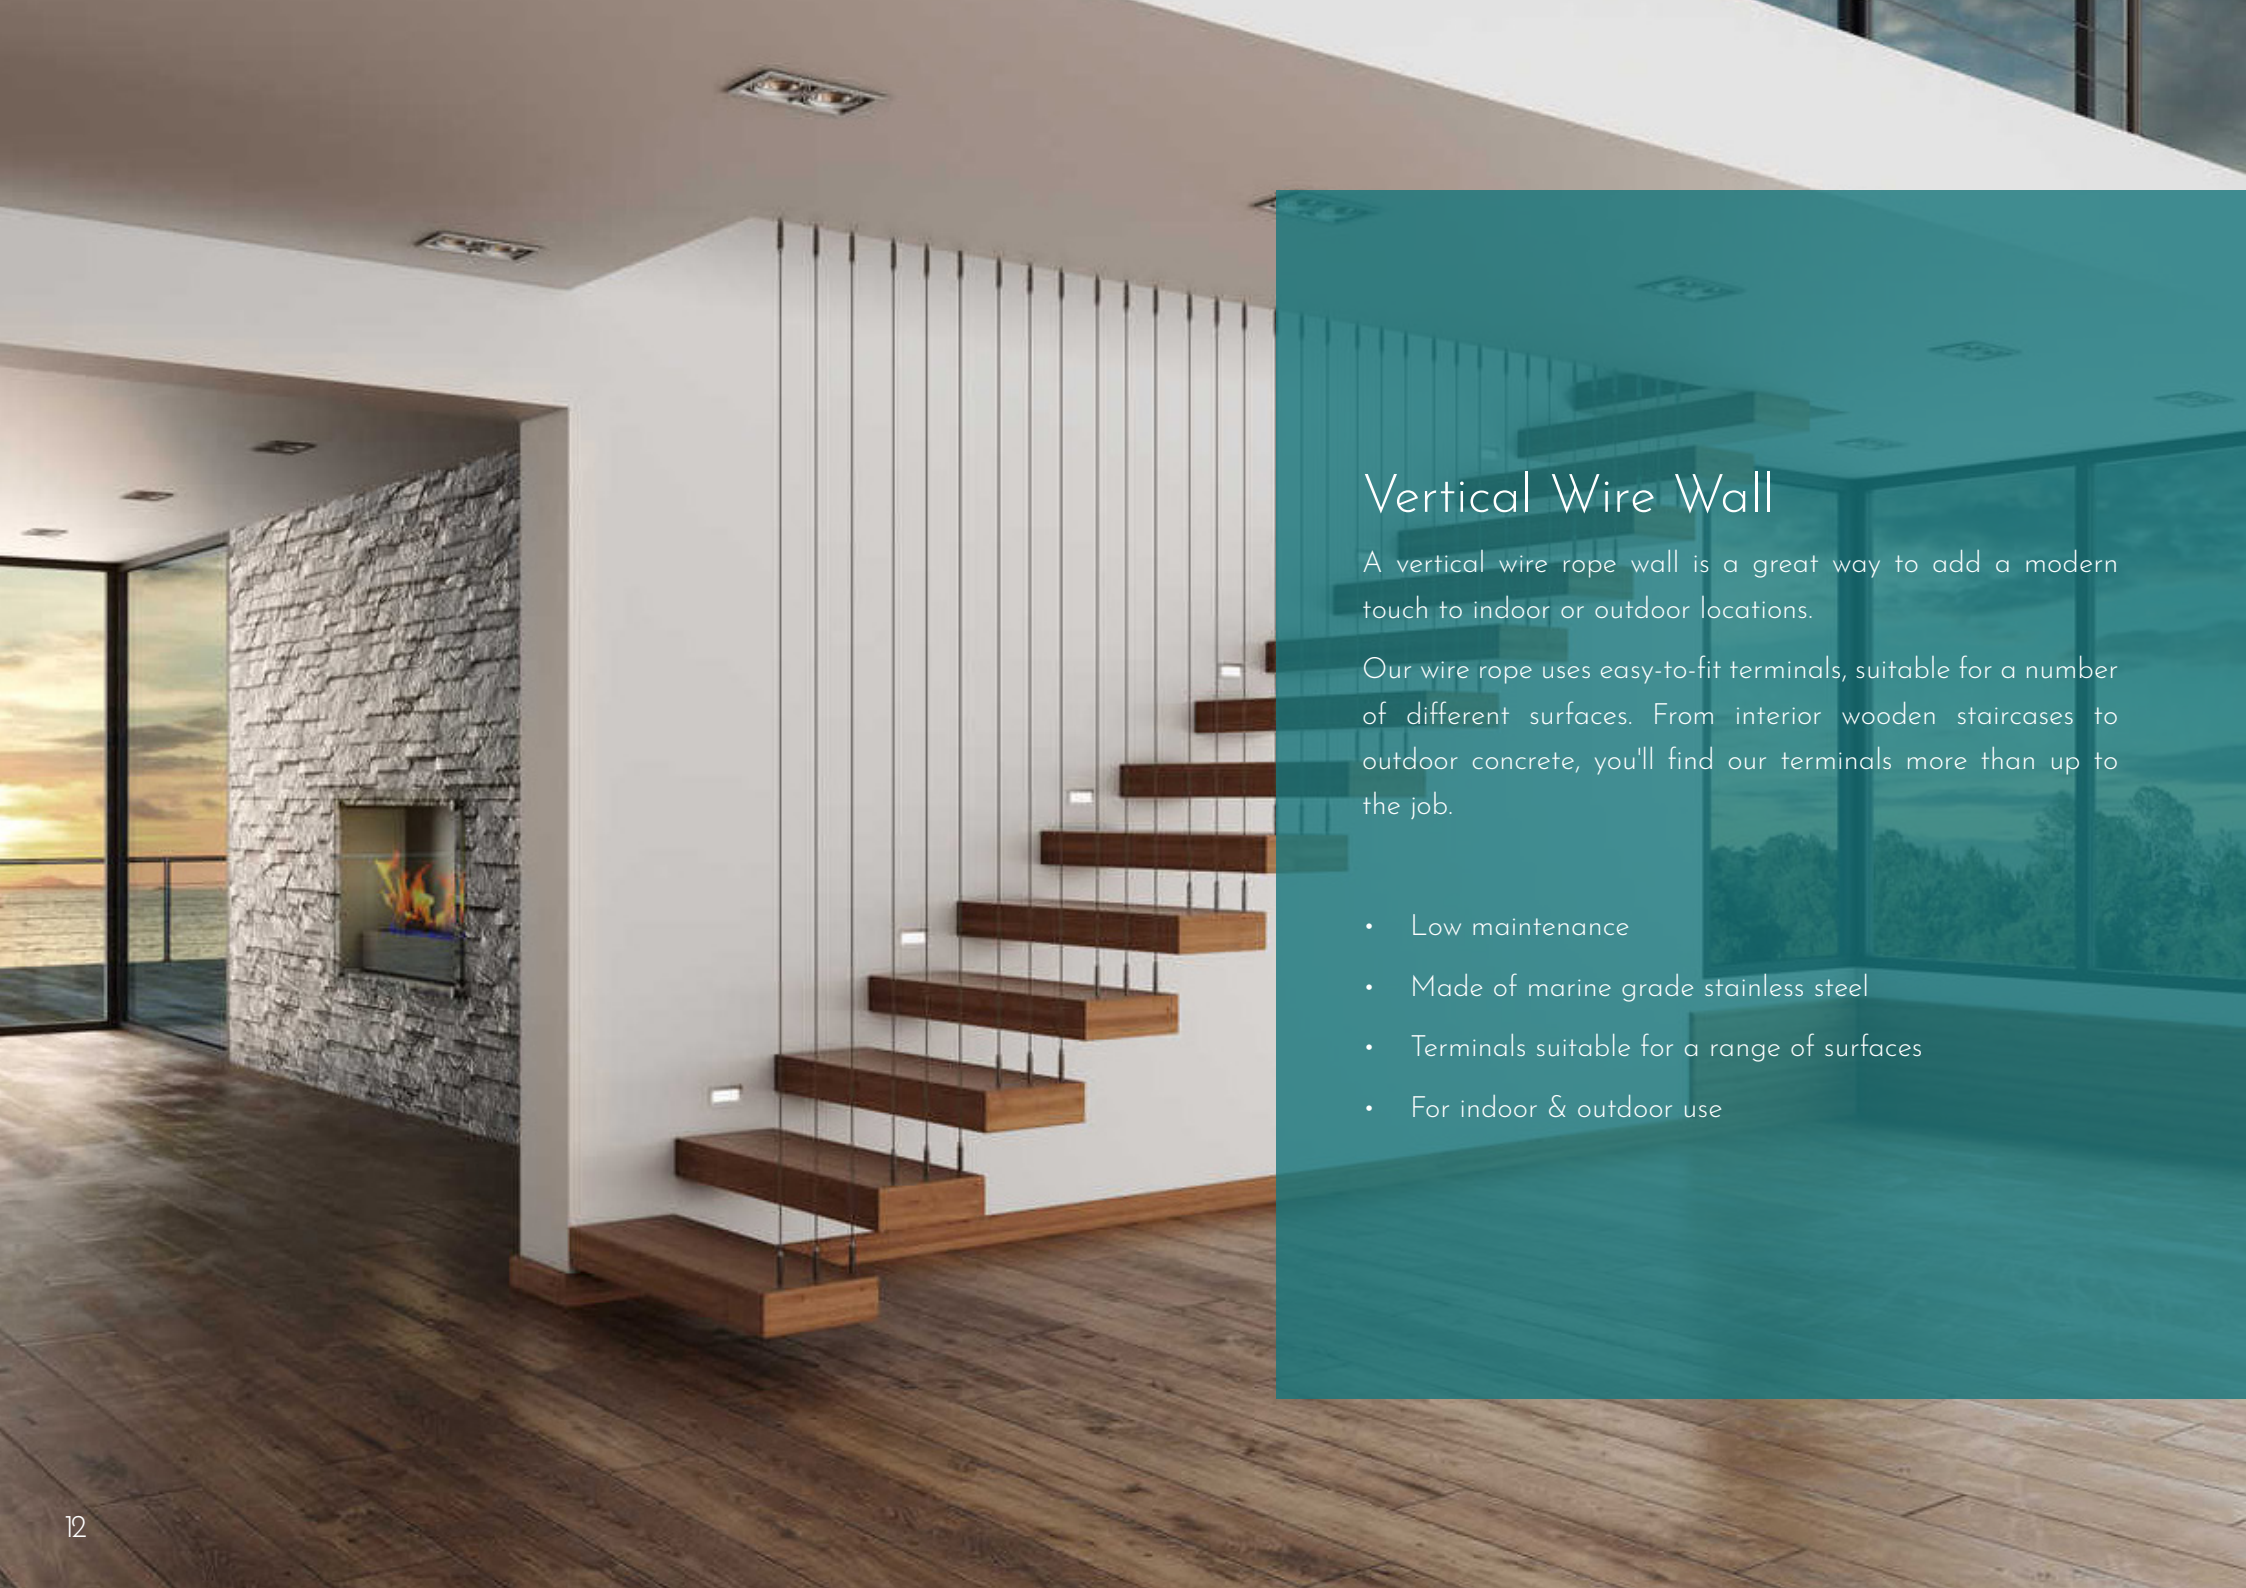

Combine with round or square handrails for an even more distinctive look.

- Minimal & modern look
- Highly durable
- Quick & easy installation
- Available in various finishes
- Multiple handrail options

Wire Infill - Horizontal & Vertical

Combine wire rope with stainless-steel posts for a clean, modern feel to your balustrade.

Our wire infill systems are modular too, and fully customisable to suit a range of surface gradients and locations. It's also versatile enough for use on outdoor residential areas such as low-level decking, patio and more.

Choose wire rope in a range of finishes to create something unique to your project.

- Low maintenance
- Fully tested system
- Indoor & outdoor applications
- Highly durable

Vertical Wire Wall

A vertical wire rope wall is a great way to add a modern touch to indoor or outdoor locations.