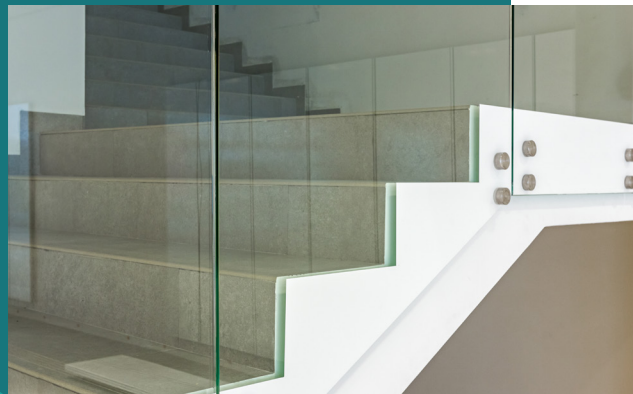

Glass Adapters

The versatility of glass adapters allows glass balustrade to be installed in any location - from Juliet Balconies and staircases to outdoor terraces.

Adapters are used to mount glass directly to a vertical surface via holes in the glass pane. This means no need for base plates and just four adapters for every 1.5m of glass. A cost-effective way of achieving a modern look!

- Easy to install
- AISI 304 & 316 grade stainless steel
- Fully tested system
- For indoor & outdoor applications