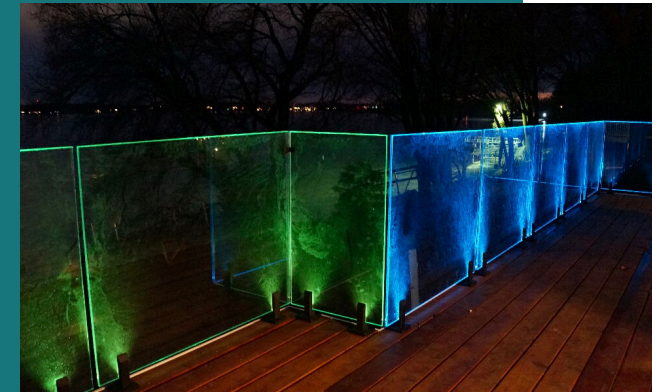

Excellent product and very good people to deal with. I'd recommend this company to everyone looking to have a quality product and service.

- Mr Chapman

Glass Spigots

Enjoy the view without interruption! Not only are glass spigots non-invasive but their understated design won't compromise the rest of your outdoor space.

A highly versatile balustrade system, five clamp designs and a range of slotted handrails give you options for further customisation. Frameless glass panes finish the ultra-modern look.

Add contemporary style to homes or extra safety to commercial properties. From swimming pools to raised decking, glass spigots are a perfect blend of form and function.

- Modern, understated look
- Available with toughened & laminated glass
- Satin finish
- Easy to maintain
- Fully tested system

100%
rated us 5 Stars
for being Professional

Industry average

Powered by
REVIEWS