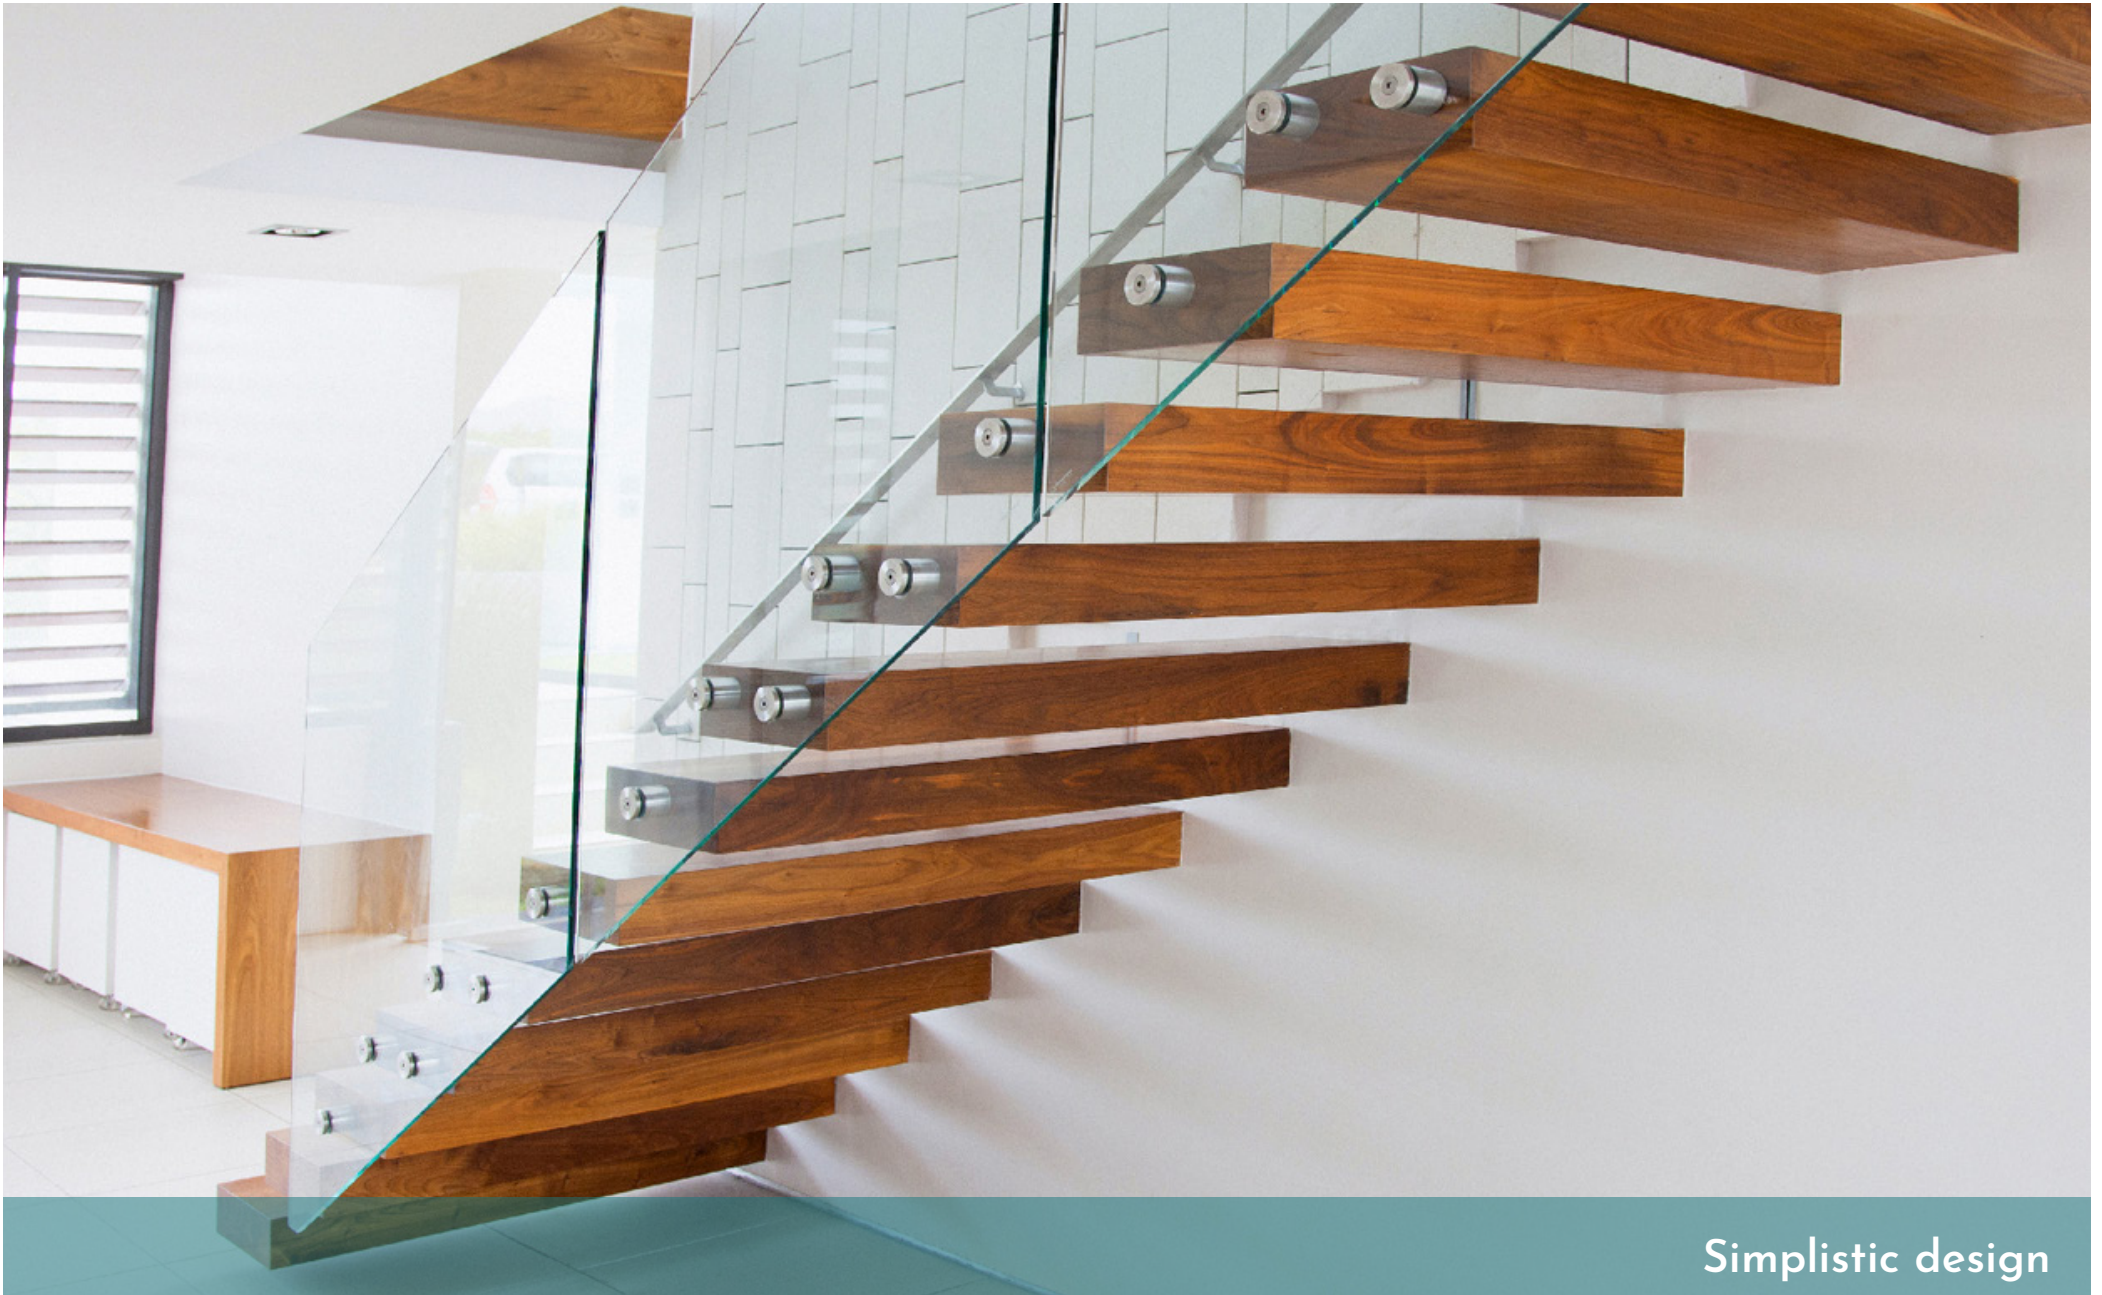

Simplistic design
well suited to all development styles