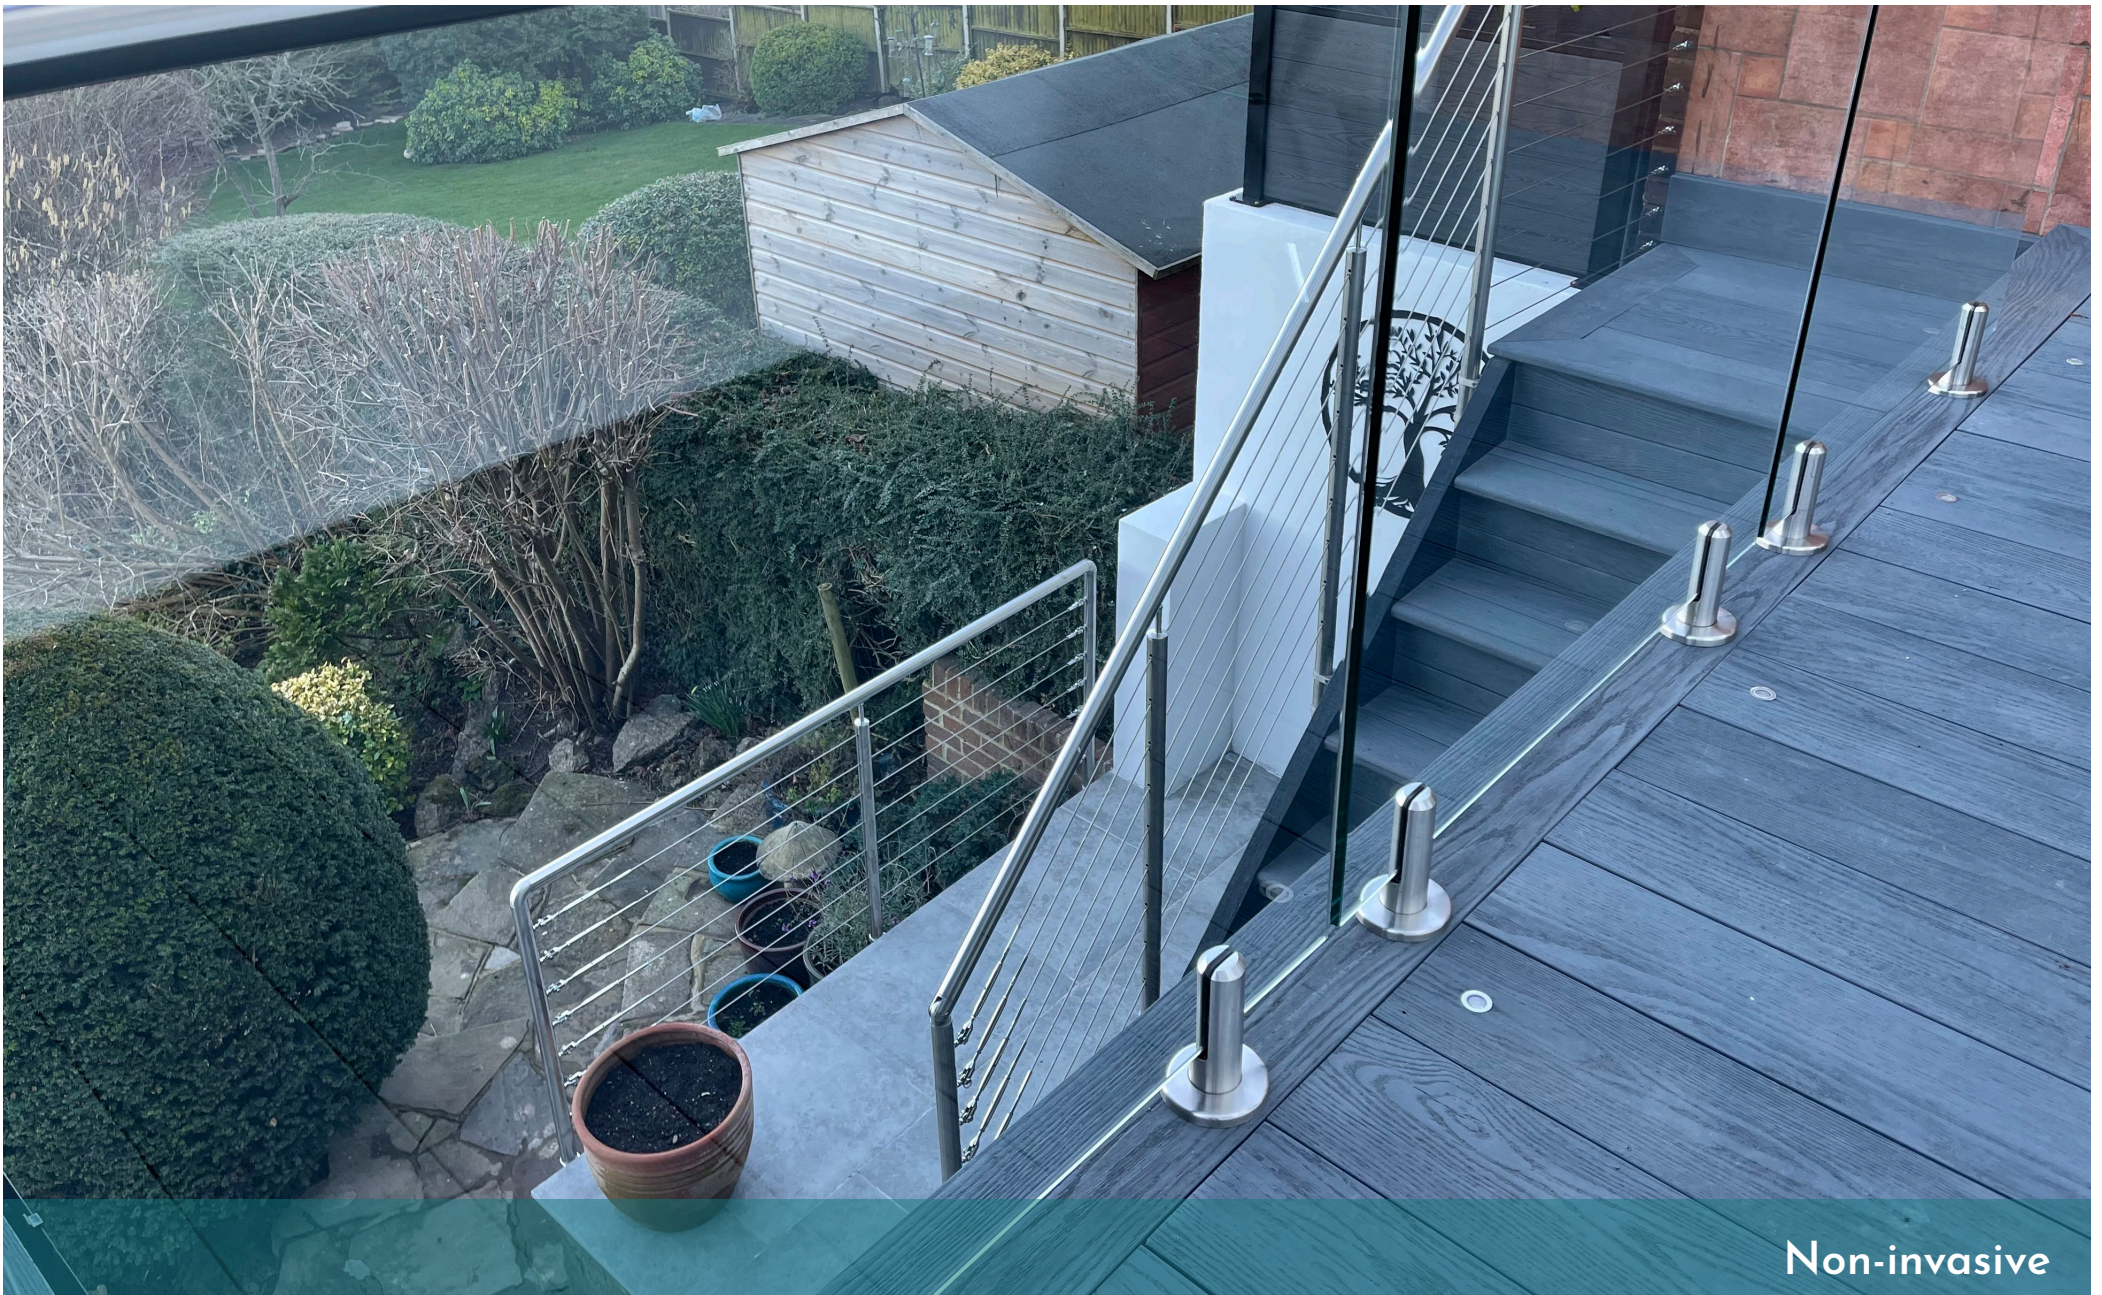

Glass Adapters

The versatility of glass adapters allows glass balustrade to be installed in any location - from Juliet Balconies and staircases to outdoor terraces.

Adapters are used to mount glass directly to a vertical surface via holes in the glass pane. This means no need for base plates and just four adapters for every 1.5m of glass. A cost-effective way of achieving a modern look!

- Easy to install
- AISI 304 & 316 grade stainless steel
- Fully tested system
- For indoor & outdoor applications

100%
rated us 5 Stars
for being Friendly

Industry average

Powered by
REVIEWS

Simplistic design
well suited to all development styles

A highly versatile balustrade system, five clamp designs and a range of slotted handrails give you options for further customisation. Frameless glass panes finish the ultra-modern look.

Add contemporary style to homes or extra safety to commercial properties. From swimming pools to raised decking, glass spigots are a perfect blend of form and function.