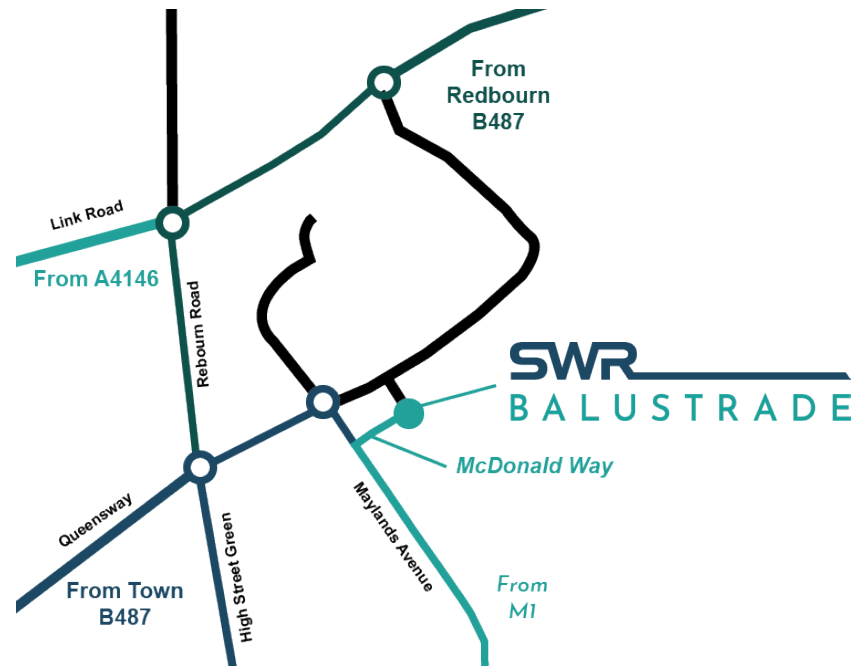

Finding Our Showroom

12 Mcdonald Way, Maylands Ave, Hemel Hempstead
Hertfordshire, HP2 7EB

Opening Times

Monday - Friday 9:00 - 16:30 | Saturday 9:00 - 13:00

Balustrade & Balcony
Suppliers & Installers
Association