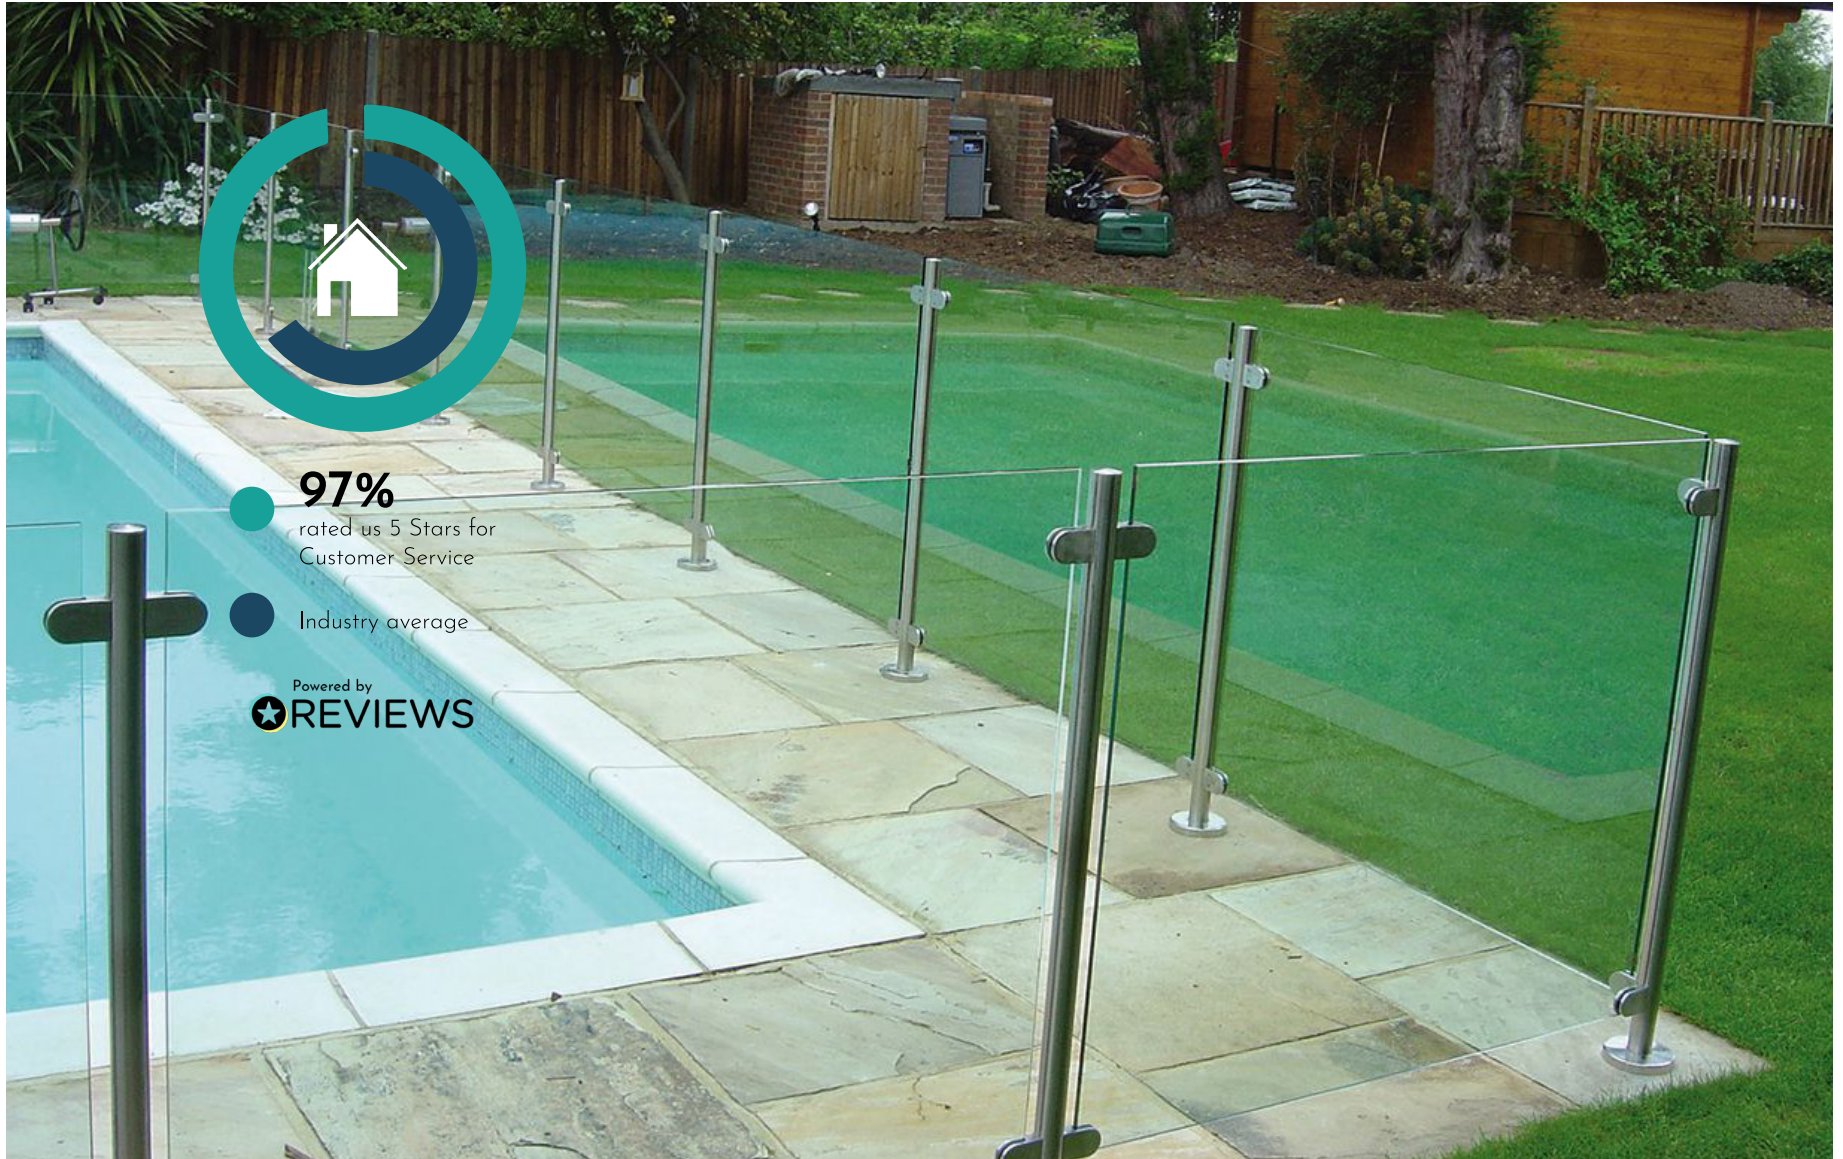

- Modern look
- Fully tested system
- Available with top handrail
- Flexible, modular design
- Easy to maintain

97%

rated us 5 Stars for
Customer Service

Industry average

Powered by
REVIEWS

A stylish Balustrade System with minimal impact on the view

Wire Infill - Horizontal & Vertical

Combine wire rope with stainless-steel posts for a clean, modern feel to your balustrade.

Our wire infill systems are modular too, and fully customisable to suit a range of surface gradients and locations. It's also versatile enough for use on outdoor residential areas such as low-level decking, patio and more.

Choose wire rope in a range of finishes to create something unique to your project.

- Low maintenance
- Fully tested system
- Indoor & outdoor applications
- Highly durable

Vertical Wire Wall

A vertical wire rope wall is a great way to add a modern touch to indoor or outdoor locations.