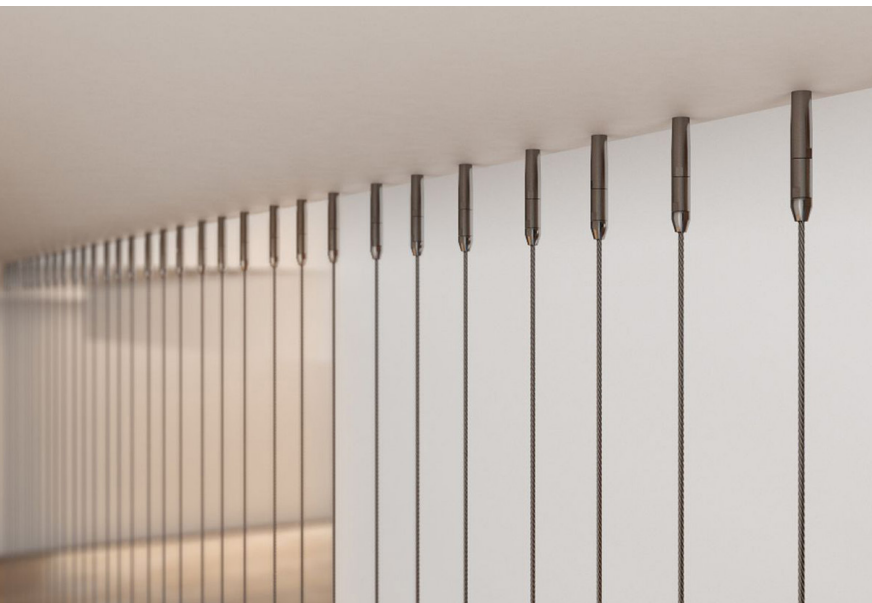

Wire Infill - Horizontal & Vertical

Combine wire rope with stainless-steel posts for a clean, modern feel to your balustrade.

Our wire infill systems are modular too, and fully customisable to suit a range of surface gradients and locations. It's also versatile enough for use on outdoor residential areas such as low-level decking, patio and more.

Choose wire rope in a range of finishes to create something unique to your project.

- Low maintenance
- Fully tested system
- Indoor & outdoor applications
- Highly durable

Vertical Wire Wall

A vertical wire rope wall is a great way to add a modern touch to indoor or outdoor locations.

Our wire rope uses easy-to-fit terminals, suitable for a number of different surfaces. From interior wooden staircases to outdoor concrete, you'll find our terminals more than up to the job.

- Low maintenance
- Made of marine grade stainless steel
- Terminals suitable for a range of surfaces
- For indoor & outdoor use

Glass Adapters

The versatility of glass adapters allows glass balustrade to be installed in any location - from Juliet Balconies and staircases to outdoor terraces.

Adapters are used to mount glass directly to a vertical surface via holes in the glass pane. This means no need for base plates and just four adapters for every 1.5m of glass. A cost-effective way of achieving a modern look!