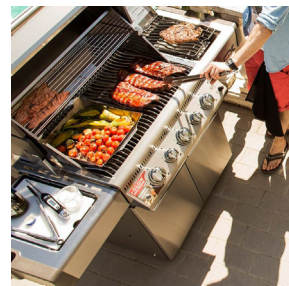

PERGOLAS

Stylish and functional, a pergola will become the focal point of any garden. We offer a range of styles and colours to provide your ideal shelter.