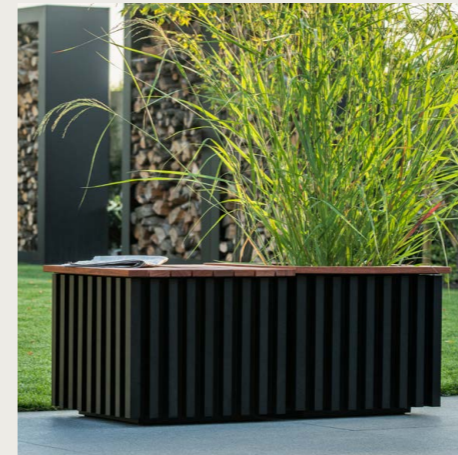

Harmony in your garden

Your outdoor living space and home are not the only things that share their architectural appearance. Our garden elements let you extend that look and feel easily to your entire outdoor environment.

MODULO

Linarte Modulo is a versatile garden element. It serves as a customised storage and planter, but is also a garden bench at the same time. Easily customise the Linarte Modulo to suit your needs.