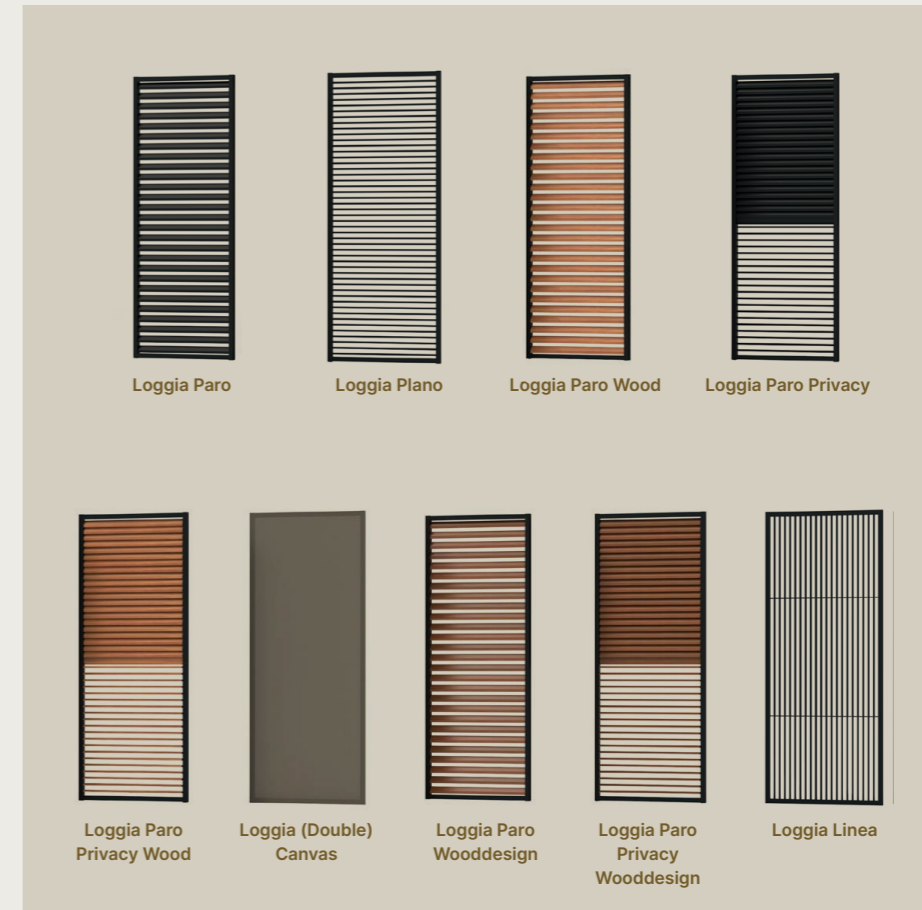

Minimalist patio cover with fixed roof, aesthetically finished with a stretch ceiling with Fixscreen-technology. Can be integrated into new or existing structures.

Aero®

Beam Heat

Linarte®

Wood & Led inserts

Loggia sliding panels

Our accessories

PERSONALISE YOUR PATIO COVER

Outdoor living comfort revolves around many things. Our range of accessories will ensure you can create the perfect conditions under your patio cover. From providing shelter from wind and weather to maintaining a pleasant temperature, enjoying peace and quiet, and even keeping annoying insects out. Mix and match as desired.

OUR OFFER

Aero®
Blades RAL 9016
Loggia Paro Privacy Wood
Linarte wand RAL 7016
Beam Heat
The Netherlands

SCREENS

Sun protection fabric allows you to enjoy being outside even more. It offers protection from sun, wind, rain and even annoying insects at all times.

LOGGIA®

Loggia sliding panels are sun protection panels with endless possibilities. Discover the different types, finishes and materials.

GLASS SLIDING PANELS

Extend your summer and integrate glass sliding panels into your outside space. Enjoy cosy warmth inside during the winter without losing the panoramic view to the outside.