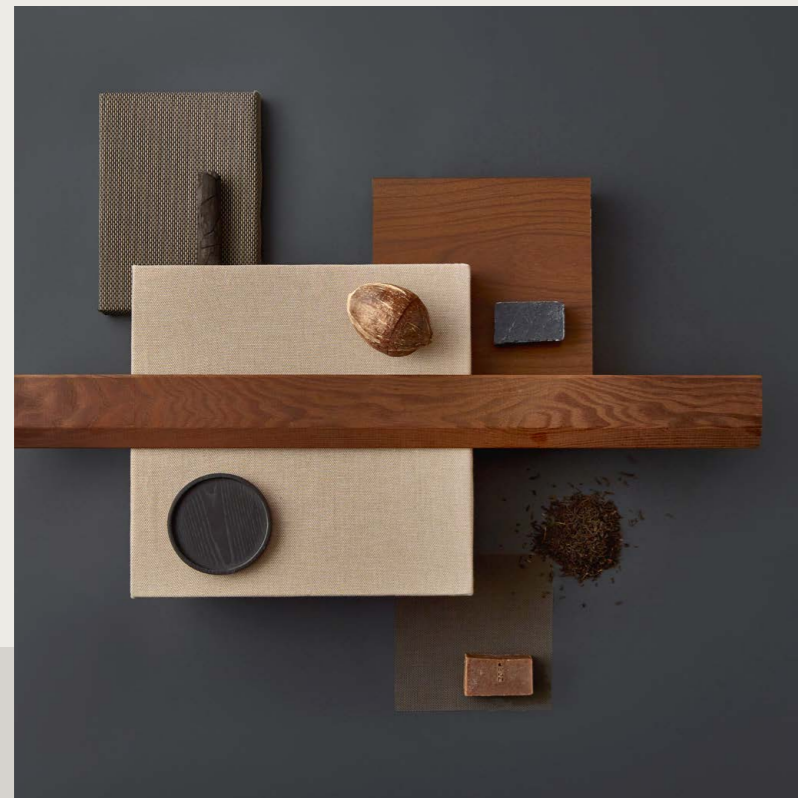

Spiritual Harmony

A minimalist style in a dark colour palette, that's Spiritual Harmony. We were inspired, among other things, by Japanese traditional architecture for the colours and materials. The result is an intimate contemporary architecture that balances body and soul and provides a protective, calming atmosphere.