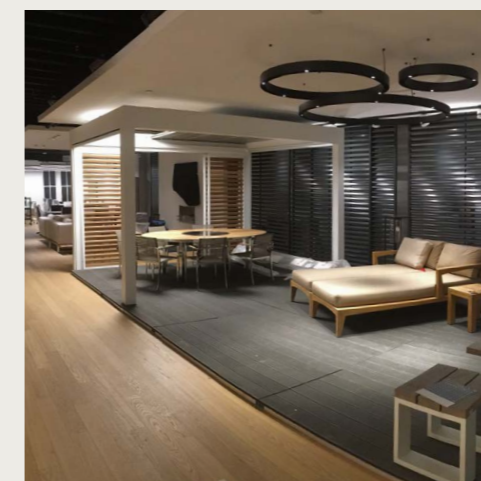

NY SHOWROOM – USA

Ernest NY • 255 5th Avenue • 6th Floor • NY 10016
+1 310 658 4878 • www.ernestny.com

DALLAS PRODUCTION – USA

Renson® Inc. • 1910 North Josey Lane • Carrollton • TX 75006
+1 (469) 381 9268 • usa@renson.net • renson.net