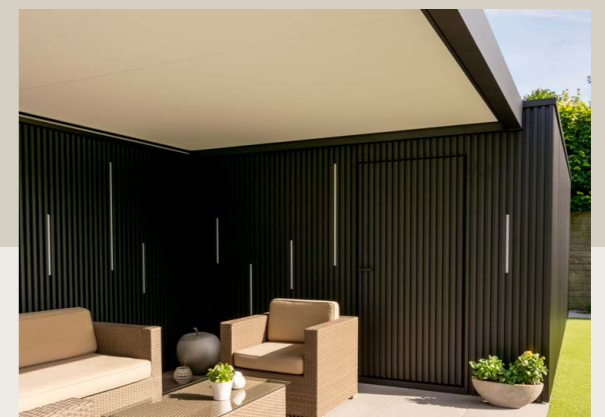

Algarve® Canvas
Frame RAL 9005
Canvas Charcoal
Belgium

Algarve® Canvas

PATIO COVER WITH FIXED ROOF

Construction with fixed roof, aesthetically finished with stretch ceiling using Fixscreen-technology. Multi-use as a patio cover or carport.

OUR OFFER

AERO® CANVAS

Minimalist patio cover with fixed roof, aesthetically finished with a stretch ceiling with Fixscreen-technology. Can be integrated into new or existing structures.