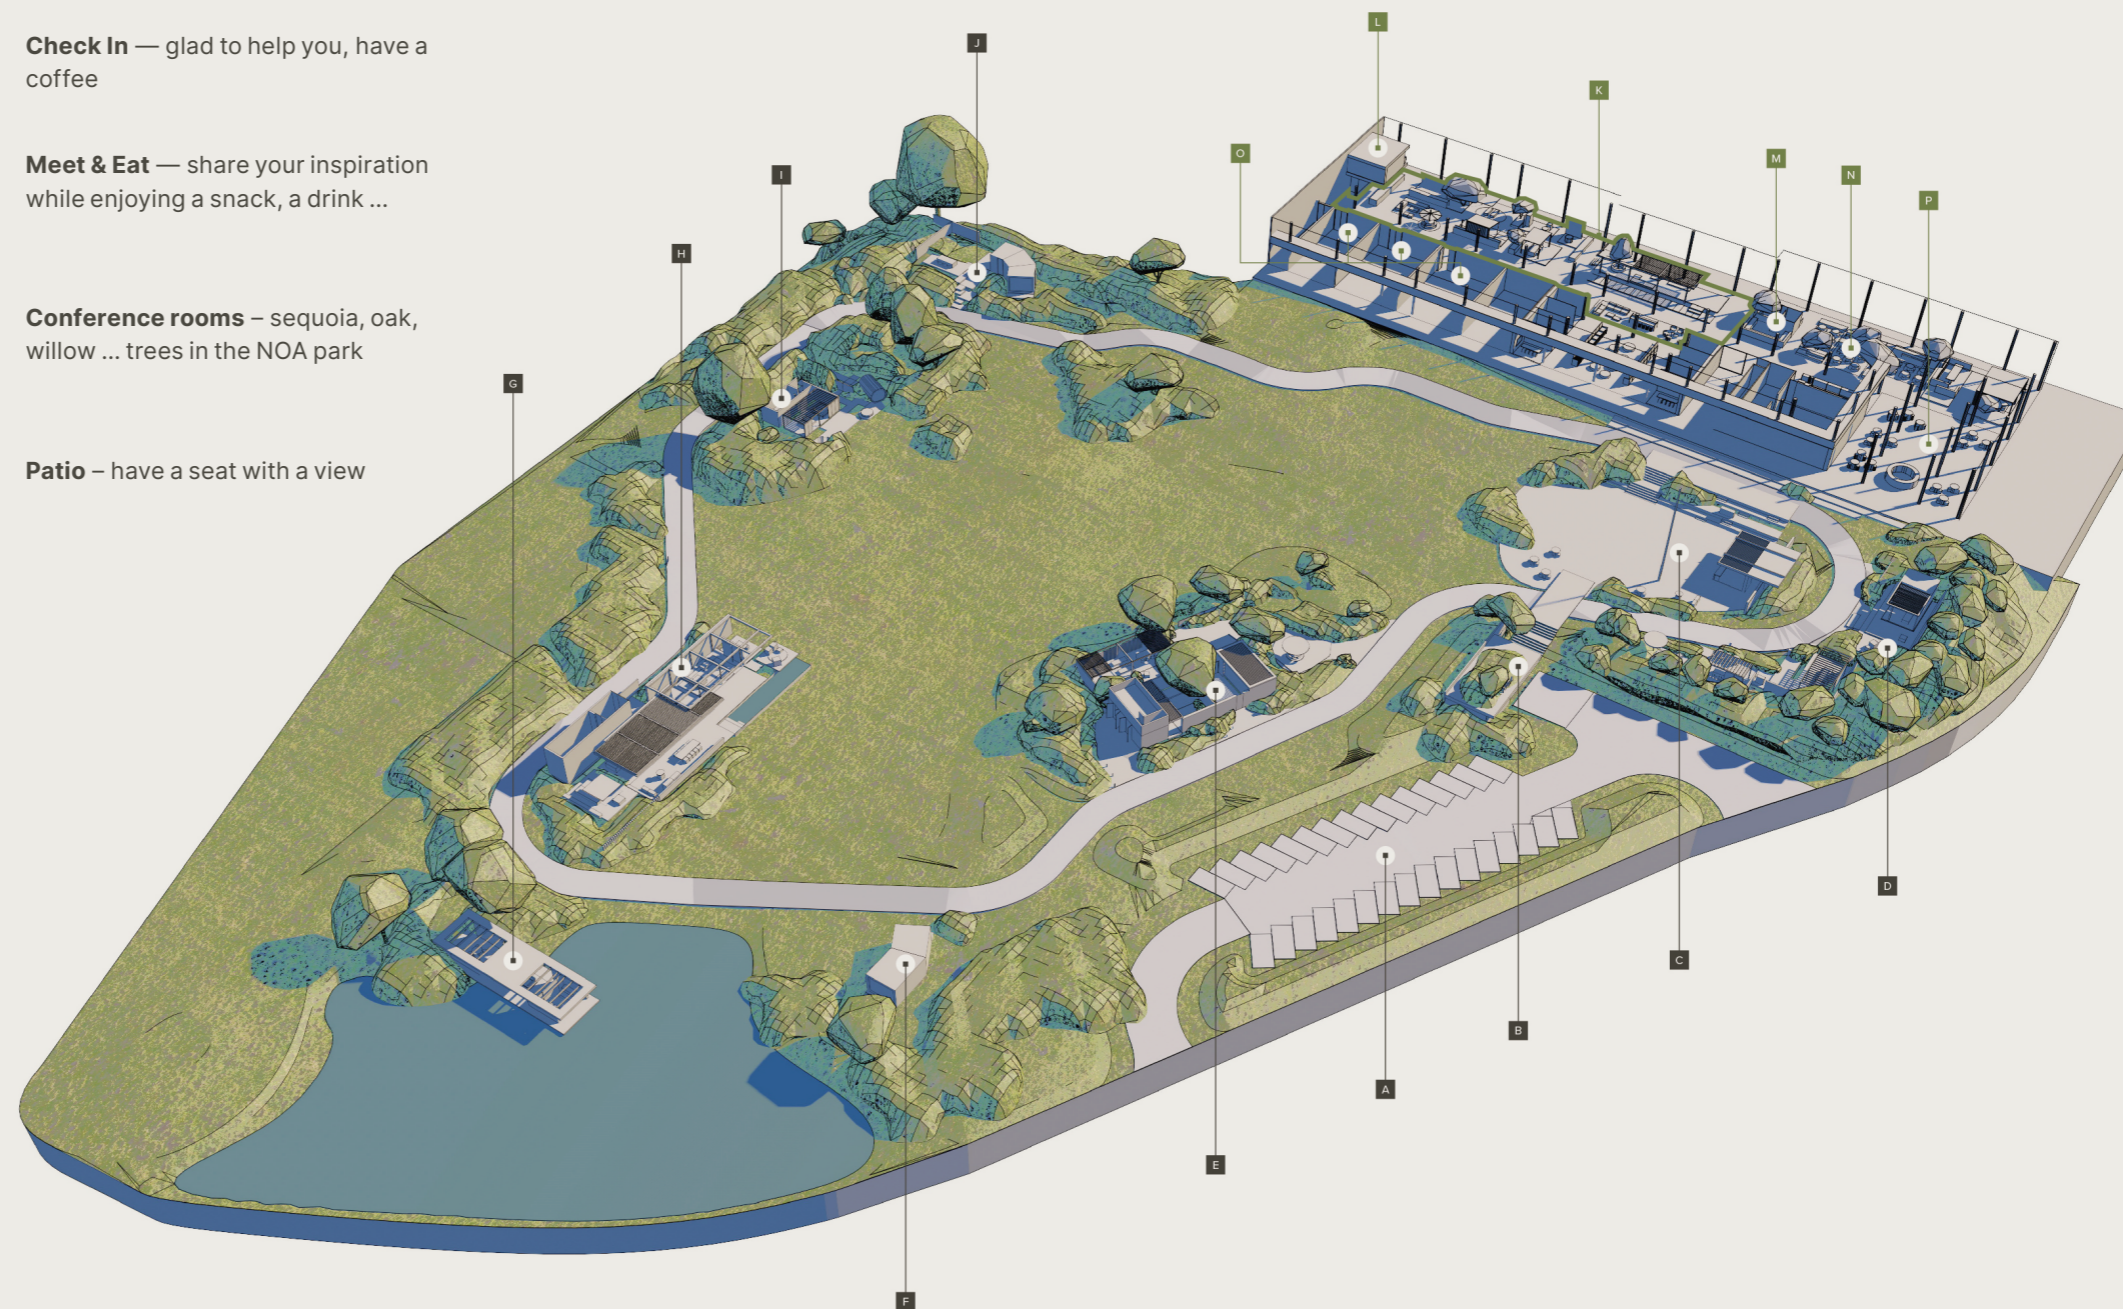

- **A** **Parking** — let's go for a walk
- **B** **Welcome** — here starts your outdoor experience
- **C** **Plaza** — a special (meeting) place of a resort, a restaurant or hotel where people eat, chat and party
- **D** **Pavilion | Eden | Lounge** — three different scenes, three different atmospheres to enjoy
- **E** **City** — different designs prove how much potential a limited space garden offers
- **F** **Lodge** — a tiny house
- **G** **Lakeside** — a luxurious pavilion with an Asian atmosphere
- **H** **Residential** — a home for friends and family
- **I** **Wellness** — the place to unwind and relax
- **J** **Office** — the next level of working

- **K** **The Ark** — the outdoor experience indoor
- **L** **The Penthouse** — Renson indoor solutions in the sky
- **M** **Check In** — glad to help you, have a coffee
- **N** **Meet & Eat** — share your inspiration while enjoying a snack, a drink ...
- **O** **Conference rooms** — sequoia, oak, willow ... trees in the NOA park
- **P** **Patio** — have a seat with a view