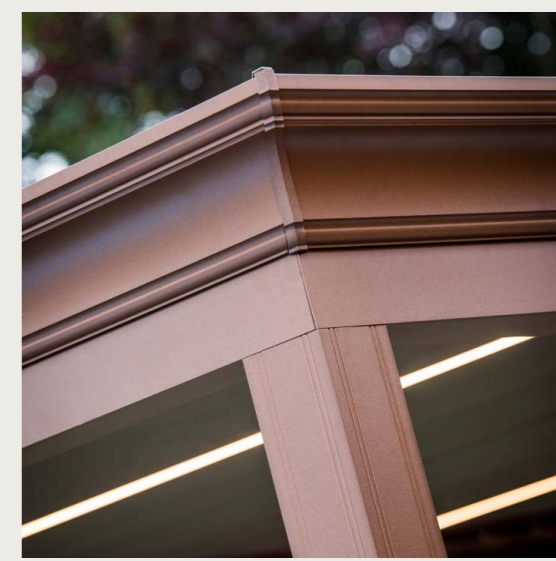

Modern comfort in a classic jacket

INSPIRATION

Algarve® Classic Line
Frame and blades RAL 8003
Lineo Led
Belgium