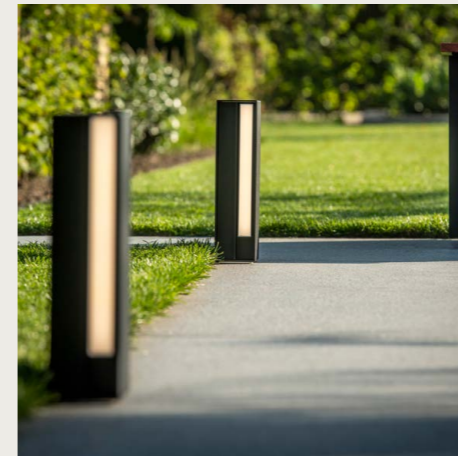

MODULO

Linarte Modulo is a versatile garden element. It serves as a customised storage and planter, but is also a garden bench at the same time. Easily customise the Linarte Modulo to suit your needs.

LINARTE® OUTDOOR LIGHT